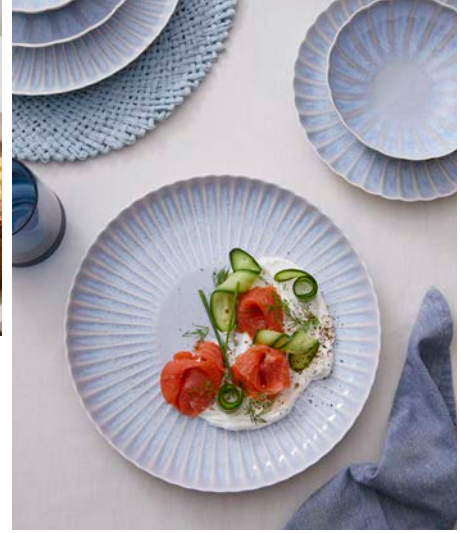

**ÇUKUR TABAK**  
DEEP PLATE

Yeşil - Krem / Green - Cream

**SOH22CK855A44C**  
Ø:22-8,66 inch H:5,2 cm-1,46 inch  
V:960 cc

**KASE**  
BOWL

Yeşil - Krem / Green - Cream

**SOH15KS855A44C**  
Ø:15-5,90 inch H:6,0 cm-2,36 inch  
V:550 cc