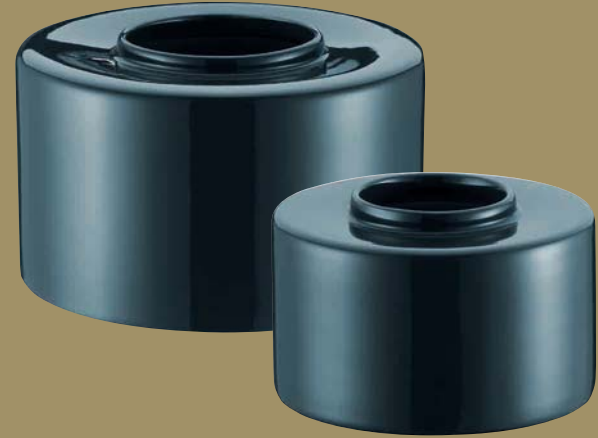

Dekoratif Objeler
Decorative Objects
MDOC10VZ850A09 | 10 cm