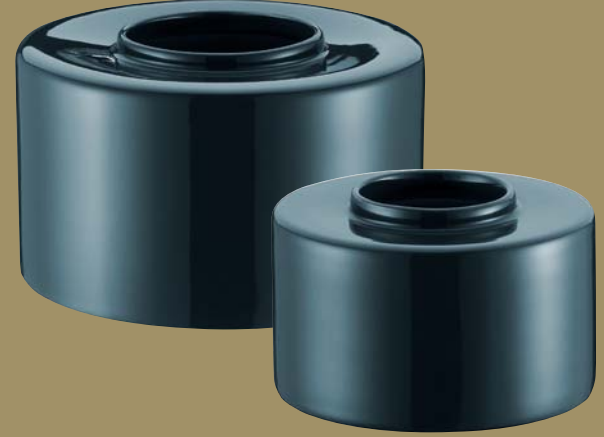

Dekoratif Objeler
Decorative Objects
MDOC10VZ850A09 | 10 cm